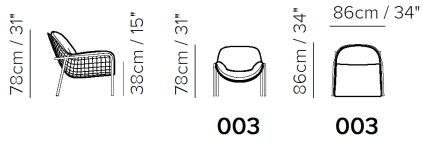

■ Vers. 003

■ Vers. 003

■ Vers. 003

SCHEMATICS

TECHNICAL INFORMATION

	COVERING	Leather <input checked="" type="checkbox"/>	Soft Cover <input checked="" type="checkbox"/>			
	LEGS	Wood <input type="checkbox"/>	Metal <input checked="" type="checkbox"/>	Plastic <input type="checkbox"/>	Castors <input type="checkbox"/>	Upholstered <input type="checkbox"/>
	FILLING	Arms <input type="checkbox"/> Fiber <input checked="" type="checkbox"/> Foam <input type="checkbox"/> Feather/Fiber Mix <input type="checkbox"/> Feather	Seat cushion <input type="checkbox"/> Fiber <input checked="" type="checkbox"/> Foam <input type="checkbox"/> Feather/Fiber Mix <input type="checkbox"/> Feather	Back cushion <input type="checkbox"/> Fiber <input checked="" type="checkbox"/> Foam <input type="checkbox"/> Feather/Fiber Mix <input type="checkbox"/> Feather		
	COMFORT	Firm Comfort <input type="checkbox"/>	Standard Comfort <input checked="" type="checkbox"/>			
	FUNCTION	Bed <input type="checkbox"/>	Electric motion <input type="checkbox"/>	Motion <input type="checkbox"/>	Recliner <input type="checkbox"/>	Sliding <input type="checkbox"/>
	OPTIONS	Nails <input type="checkbox"/>	Removable <input type="checkbox"/>	Contrast Stitching <input type="checkbox"/>		

NOTES

- Loose Seat Cushion (the seat cushions of the model are not fixed to the frame)
- Loose Back Cushion (the back cushions of the model are not fixed to the frame)
- Metal Frame
- With Feet Assembled (the model will be loaded with feet already mounted on the sofa)
- Plastic Wrap (the model will be wrapped in a plastic bag)
- Feet available in metal finishing 78 (Black Chrome)
- Feet height 27,0 cm