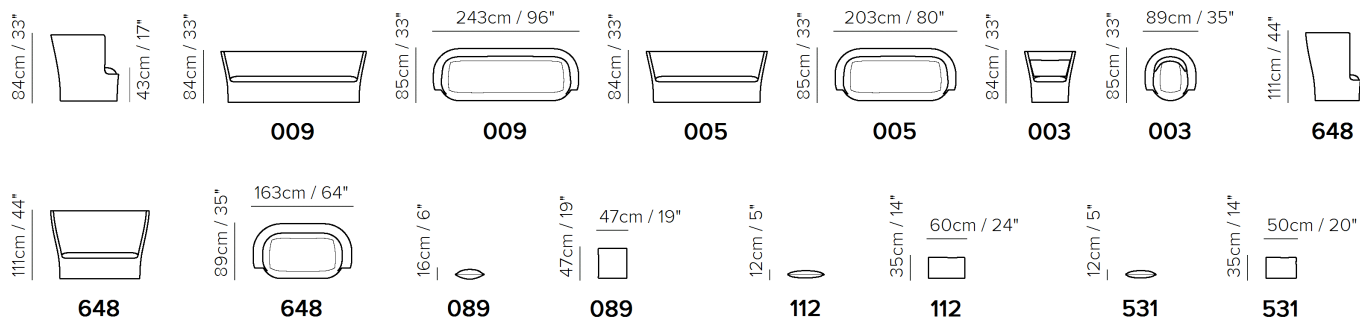

■ Vers. 009

■ Vers. 648

■ Vers. 003

SCHEMATICS

TECHNICAL INFORMATION

	COVERING	Leather <input checked="" type="checkbox"/>	Soft Cover <input checked="" type="checkbox"/>			
	LEGS	Wood <input type="checkbox"/>	Plastic <input type="checkbox"/>	Metal <input checked="" type="checkbox"/>	Upholstered <input type="checkbox"/>	Castors <input type="checkbox"/>
	FILLING	Arms <input type="checkbox"/> Fiber <input checked="" type="checkbox"/> Foam <input type="checkbox"/> Feather/Fiber Mix <input type="checkbox"/> Feather	Seat cushion <input type="checkbox"/> Fiber <input checked="" type="checkbox"/> Foam <input type="checkbox"/> Feather/Fiber Mix <input type="checkbox"/> Feather	Back cushion <input type="checkbox"/> Fiber <input type="checkbox"/> Foam <input type="checkbox"/> Feather/Fiber Mix <input checked="" type="checkbox"/> Feather		
	COMFORT	Firm Comfort <input type="checkbox"/>	Standard Comfort <input checked="" type="checkbox"/>			
	FUNCTION	Bed <input type="checkbox"/>	Electric motion <input type="checkbox"/>	Motion <input type="checkbox"/>	Recliner <input type="checkbox"/>	Sliding <input type="checkbox"/>
	OPTIONS	Removable <input type="checkbox"/>	Nails <input type="checkbox"/>	Contrast Stitching <input type="checkbox"/>		

NOTES

- Comfort >> The mix of padding in polyurethane and Climalight (special latest-generation silicone microfibre) guarantees a look and support that does not change over time.
- Model is characterized by a special «live cut stitching» (cut pinched stitching).
- Tight Seat Cushion (the seat cushions of the models are fixed to the frame)
- Loose Back Cushion (the back cushions of the model are not fixed to the frame)
- Loose back cushions are coded separately and can be ordered in a different covering in respect to the sofa.
- Wood Frame
- With Feet Assembled (the model will be loaded with feet already mounted on the sofa)
- Plastic Wrap (the model will be wrapped in a plastic bag)
- Hidden no-scratch and no-slip metal feet.